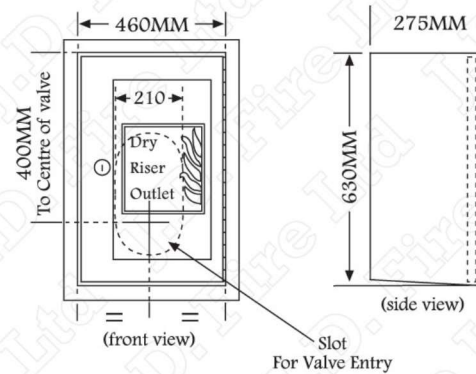

DATASHEET - Outlet Cabinet REV2.01

Recessed Outlet Cabinet

Cabinet Specifications

Cabinet & Door: 16swg Zintec Steel.
 Colour: As Standard Red Ral 3002.
 Architrave: 30mm Wide All Round.
 Glass: 6mm Georgian Wired, PRV Lettering.
 Lock: Yale Slam Lock Keyed Alike.
 Hinge: Stainless Steel Piano Hinge.
 Conforms: To BS 5041 Part 4.

| Specifications: | Dimensions: | | | Approx. Weight Kgs |
|---------------------------------------|-------------|-------------|-------------|-----------------------|
| | High mm | Width mm | Depth mm | |
| Red As Standard | 630 | 460 | 275 | 30 |
| Stainless Steel Satin Polished finish | 630 | 460 | 275 | 30 |

Recessed Architrave & Door

Cabinet Specifications

Cabinet & Door: 16swg Zintec Steel.
 Colour: As Standard Red Ral 3002.
 Architrave: 30 mm Wide All Round.
 Glass: 6mm Georgian Wired, PRV Lettering.
 Lock: Yale Slam Lock Keyed Alike.
 Hinge: Stainless Steel Piano Hinge.

| Specifications: | Dimensions: | | | Approx. Weight Kgs |
|---------------------------------------|-------------|-------------|-------------|-----------------------|
| | High mm | Width mm | Depth mm | |
| Red As Standard | 630 | 460 | 80 | 25 |
| Stainless Steel Satin Polished finish | 630 | 460 | 80 | 25 |