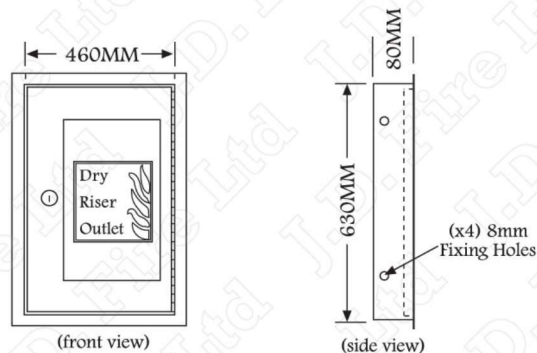

DATASHEET - Outlet Cabinet REV2.01

Recessed Outlet Cabinet

Cabinet Specifications

Cabinet & Door: 16swg Zintec Steel.
 Colour: As Standard Red Ral 3002.
 Architrave: 30mm Wide All Round.
 Glass: 6mm Georgian Wired, PRV Lettering.
 Lock: Yale Slam Lock Keyed Alike.
 Hinge: Stainless Steel Piano Hinge.
 Conforms: To BS 5041 Part 4.

| Specifications: | Dimensions: | | | Approx. Weight Kgs |
|---------------------------------------|-------------|-------------|-------------|-----------------------|
| | High mm | Width mm | Depth mm | |
| Red As Standard | 630 | 460 | 275 | 30 |
| Stainless Steel Satin Polished finish | 630 | 460 | 275 | 30 |

Recessed Architrave & Door

Cabinet Specifications

Cabinet & Door: 16swg Zintec Steel.
 Colour: As Standard Red Ral 3002.
 Architrave: 30 mm Wide All Round.
 Glass: 6mm Georgian Wired, PRV Lettering.
 Lock: Yale Slam Lock Keyed Alike.
 Hinge: Stainless Steel Piano Hinge.

| Specifications: | Dimensions: | | | Approx. Weight Kgs |
|---------------------------------------|-------------|-------------|-------------|-----------------------|
| | High mm | Width mm | Depth mm | |
| Red As Standard | 630 | 460 | 80 | 25 |
| Stainless Steel Satin Polished finish | 630 | 460 | 80 | 25 |